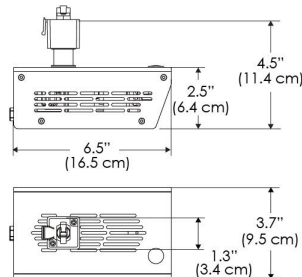

W500B-TG

Legacy product