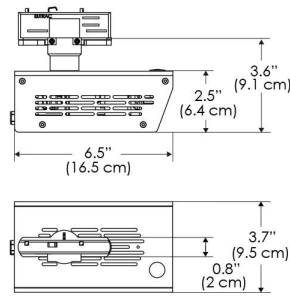

W500B-TEX

Legacy product