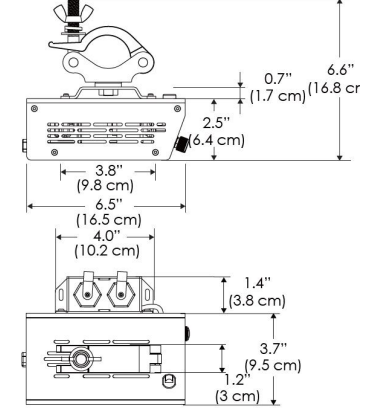

SPECIFICATIONS

Beam Angle	55°
Spectrum Type	AMZ : Plant Flourish & Growth
	TB : Coral Health & Growth
Control	Intensity (0% - 100%), CCT
LED Source	DiCon Dense Matrix LED
Power Draw	175W max
AC Input Voltage	100 - 240V AC, 60Hz
	100 - 277V AC (only CLP)
Cooling	Fan Cooled
Operating Temperature	32 - 104°F (0 - 40°C)
Fixture Weight	1.7lb (~0.8kg)
Power Supply Weight	1.6lb (~0.7kg)

MECHANICAL FIGURES

W500B-TOX/TON

PS

PSX

W500B-CLP

Mounting Bracket Dimensions ALL-CLP

*All -CLP configuration models come with standard DC cables of 6 inches and AC cables of 10 ft.

W500B-TEX

AMZ

Distance		3' (~0.9 m)	5' (~1.5 m)	10' (~3.0 m)
@4000K	fc	711	363	72
	lux	7647	3898	765
@6500K	fc	712	363	72
	lux	7659	3904	766
Beam Diameter		Ø 2.6' (0.8m)	Ø 4.3' (1.3m)	Ø 8.7' (2.6m)

Beam Angle : 55°

TB

Distance		3' (~0.9 m)	5' (~1.5 m)	10' (~3.0 m)
@10000K	fc	443	159	42
	lux	4758	1711	450
@20000K	fc	105	41	20
	lux	1128	441	209
Beam Diameter		Ø 2.6' (0.8m)	Ø 4.3' (1.3m)	Ø 8.7' (2.6m)

Beam Angle : 55°