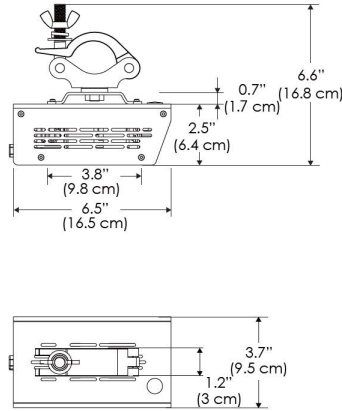

SPECIFICATIONS

Beam Angle	55°
Spectrum Type	AMZ : Plant Flourish & Growth
	TB : Coral Health & Growth
Control	Intensity (0% - 100%), CCT
LED Source	DiCon Dense Matrix LED
Power Draw	175W max
AC Input Voltage	100 - 240V AC, 60Hz
	100 - 277V AC (only CLP)
Cooling	Fan Cooled
Operating Temperature	32 - 104°F (0 - 40°C)
Fixture Weight	1.7lb (~0.8kg)
Power Supply Weight	1.6lb (~0.7kg)

MECHANICAL FIGURES

W500B-TOX/TON

PS

PSX

W500B-CLP

Mounting Bracket Dimensions ALL-CLP

*All -CLP configuration models come with standard DC cables of 6 inches and AC cables of 10 ft.

W500B-TEX

AMZ

Distance		3' (~0.9 m)	5' (~1.5 m)	10' (~3.0 m)
@4000K	fc	711	363	72
	lux	7647	3898	765
@6500K	fc	712	363	72
	lux	7659	3904	766
Beam Diameter		Ø 2.6' (0.8m)	Ø 4.3' (1.3m)	Ø 8.7' (2.6m)

Beam Angle : 55°

TB

Distance		3' (~0.9 m)	5' (~1.5 m)	10' (~3.0 m)
@10000K	fc	443	159	42
	lux	4758	1711	450
@20000K	fc	105	41	20
	lux	1128	441	209
Beam Diameter		Ø 2.6' (0.8m)	Ø 4.3' (1.3m)	Ø 8.7' (2.6m)

Beam Angle : 55°