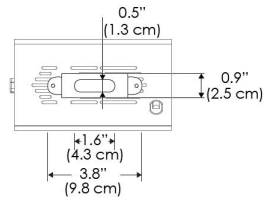

SPECIFICATIONS

Beam Angle	55°
Spectrum Type	AMZ : Plant Flourish & Growth
	TB : Coral Health & Growth
Control	Intensity (0% - 100%), CCT
LED Source	DiCon Dense Matrix LED
Power Draw	175W max
AC Input Voltage	100 - 240V AC, 60Hz
	100 - 277V AC (only CLP)
Cooling	Fan Cooled
Operating Temperature	32 - 104°F (0 - 40°C)
Fixture Weight	1.7lb (~0.8kg)
Power Supply Weight	1.6lb (~0.7kg)

MECHANICAL FIGURES

W500B-TOX/TON

PS

PSX

W500B-CLP

Mounting Bracket Dimensions ALL-CLP

*All -CLP configuration models come with standard DC cables of 6 inches and AC cables of 10 ft.

W500B-TEX

AMZ

Distance		3' (~0.9 m)	5' (~1.5 m)	10' (~3.0 m)
@4000K	fc	711	363	72
	lux	7647	3898	765
@6500K	fc	712	363	72
	lux	7659	3904	766
Beam Diameter		Ø 2.6' (0.8m)	Ø 4.3' (1.3m)	Ø 8.7' (2.6m)

Beam Angle : 55°

TB

Distance		3' (~0.9 m)	5' (~1.5 m)	10' (~3.0 m)
@10000K	fc	443	159	42
	lux	4758	1711	450
@20000K	fc	105	41	20
	lux	1128	441	209
Beam Diameter		Ø 2.6' (0.8m)	Ø 4.3' (1.3m)	Ø 8.7' (2.6m)

Beam Angle : 55°