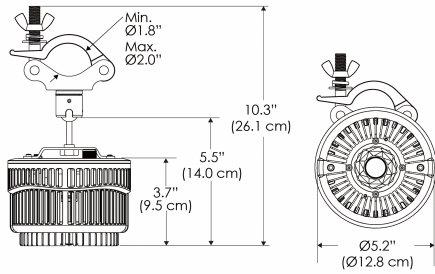

SPECIFICATIONS

Beam Angle	55°
Spectrum Type	AMZ : Plant Flourish & Growth
	TB : Coral Health & Growth
Control	Intensity (0% - 100%), CCT
LED Source	DiCon Dense Matrix LED
Power Draw	175W max
AC Input Voltage	100 - 240V AC, 60Hz
	100 - 277V AC (only CLP)
Cooling	Fan Cooled
Operating Temperature	32 - 104°F (0 - 40°C)
Fixture Weight	1.7lb (~0.8kg)
Power Supply Weight	1.6lb (~0.7kg)

MECHANICAL FIGURES

W500B-TOX/TON

PS

PSX

W500B-CLP

Mounting Bracket Dimensions ALL-CLP

*All -CLP configuration models come with standard DC cables of 6 inches and AC cables of 10 ft.

W500B-TEX

AMZ

Distance		3' (~0.9 m)	5' (~1.5 m)	10' (~3.0 m)
@4000K	fc	711	363	72
	lux	7647	3898	765
@6500K	fc	712	363	72
	lux	7659	3904	766
Beam Diameter		Ø 2.6' (0.8m)	Ø 4.3' (1.3m)	Ø 8.7' (2.6m)

Beam Angle : 55°

TB

Distance		3' (~0.9 m)	5' (~1.5 m)	10' (~3.0 m)
@10000K	fc	443	159	42
	lux	4758	1711	450
@20000K	fc	105	41	20
	lux	1128	441	209
Beam Diameter		Ø 2.6' (0.8m)	Ø 4.3' (1.3m)	Ø 8.7' (2.6m)

Beam Angle : 55°