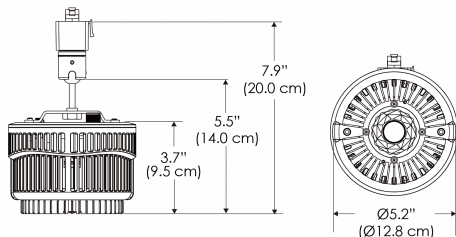

W500B-TG

Legacy product