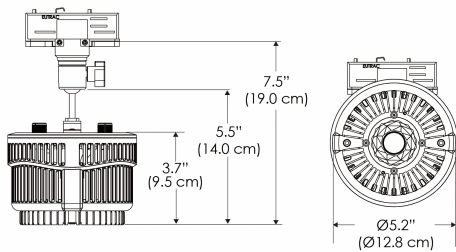

W500B-TEX

Legacy product