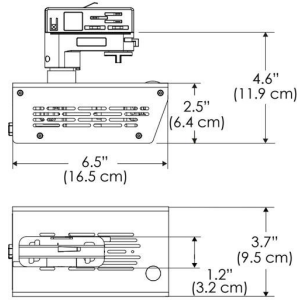

SPECIFICATIONS

Beam Angle	55°
Spectrum Type	AMZ : Plant Flourish & Growth
	TB : Coral Health & Growth
Control	Intensity (0% - 100%), CCT
LED Source	DiCon Dense Matrix LED
Power Draw	175W max
AC Input Voltage	100 - 240V AC, 60Hz
	100 - 277V AC (only CLP)
Cooling	Fan Cooled
Operating Temperature	32 - 104°F (0 - 40°C)
Fixture Weight	1.7lb (~0.8kg)
Power Supply Weight	1.6lb (~0.7kg)

MECHANICAL FIGURES

W500B-TOX/TON

PS

PSX

W500B-CLP

Mounting Bracket Dimensions ALL-CLP

*All -CLP configuration models come with standard DC cables of 6 inches and AC cables of 10 ft.

W500B-TEX

AMZ

Distance		3' (~0.9 m)	5' (~1.5 m)	10' (~3.0 m)
@4000K	fc	711	363	72
	lux	7647	3898	765
@6500K	fc	712	363	72
	lux	7659	3904	766
Beam Diameter		Ø 2.6' (0.8m)	Ø 4.3' (1.3m)	Ø 8.7' (2.6m)

Beam Angle : 55°

TB

Distance		3' (~0.9 m)	5' (~1.5 m)	10' (~3.0 m)
@10000K	fc	443	159	42
	lux	4758	1711	450
@20000K	fc	105	41	20
	lux	1128	441	209
Beam Diameter		Ø 2.6' (0.8m)	Ø 4.3' (1.3m)	Ø 8.7' (2.6m)

Beam Angle : 55°