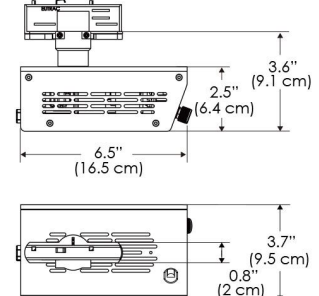

W500B-TEX

Legacy product