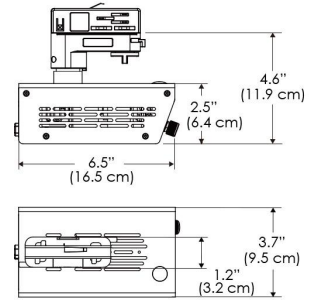

SPECIFICATIONS

Beam Angle	55°
Spectrum Type	AMZ : Plant Flourish & Growth
	TB : Coral Health & Growth
Control	Intensity (0% - 100%), CCT
LED Source	DiCon Dense Matrix LED
Power Draw	175W max
AC Input Voltage	100 - 240V AC, 60Hz
	100 - 277V AC (only CLP)
Cooling	Fan Cooled
Operating Temperature	32 - 104°F (0 - 40°C)
Fixture Weight	1.7lb (~0.8kg)
Power Supply Weight	1.6lb (~0.7kg)

MECHANICAL FIGURES

W500B-TOX/TON

PS

PSX

W500B-CLP

Mounting Bracket Dimensions ALL-CLP

*All -CLP configuration models come with standard DC cables of 6 inches and AC cables of 10 ft.

W500B-TEX

AMZ

Distance		3' (~0.9 m)	5' (~1.5 m)	10' (~3.0 m)
@4000K	fc	711	363	72
	lux	7647	3898	765
@6500K	fc	712	363	72
	lux	7659	3904	766
Beam Diameter		Ø 2.6' (0.8m)	Ø 4.3' (1.3m)	Ø 8.7' (2.6m)

Beam Angle : 55°

TB

Distance		3' (~0.9 m)	5' (~1.5 m)	10' (~3.0 m)
@10000K	fc	443	159	42
	lux	4758	1711	450
@20000K	fc	105	41	20
	lux	1128	441	209
Beam Diameter		Ø 2.6' (0.8m)	Ø 4.3' (1.3m)	Ø 8.7' (2.6m)

Beam Angle : 55°