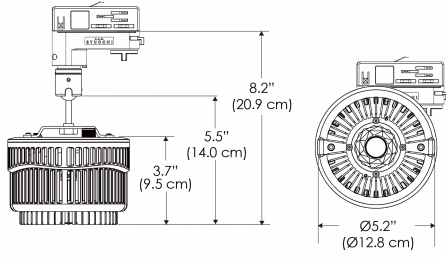

Legacy product

Power Supply & Control

PS Power Supply - Manual Control

US **EU** **277**

PSX Power Supply w/ DMX
 (compatible with TOX/CLP/MPT mount)

US **EU** **277**

Plug/Connection

US US 120V
EU EU 220V
277 US 277V (only with CLP)

SPECIFICATIONS

Beam Angle	55°
Spectrum Type	AMZ : Plant Flourish & Growth
	TB : Coral Health & Growth
Control	Intensity (0% - 100%), CCT
LED Source	DiCon Dense Matrix LED
Power Draw	175W max
AC Input Voltage	100 - 240V AC, 60Hz
	100 - 277V AC (only CLP)
Cooling	Fan Cooled
Operating Temperature	32 - 104°F (0 - 40°C)
Fixture Weight	1.7lb (~0.8kg)
Power Supply Weight	1.6lb (~0.7kg)

MECHANICAL FIGURES

W500B-TOX/TON

PS

PSX

W500B-CLP

Mounting Bracket Dimensions ALL-CLP

*All -CLP configuration models come with standard DC cables of 6 inches and AC cables of 10 ft.

W500B-TEX

TB

Distance		3' (~0.9 m)	5' (~1.5 m)	10' (~3.0 m)
@10000K	fc	443	159	42
	lux	4758	1711	450
@20000K	fc	105	41	20
	lux	1128	441	209
Beam Diameter		Ø 2.6' (0.8m)	Ø 4.3' (1.3m)	Ø 8.7' (2.6m)

Beam Angle : 55°