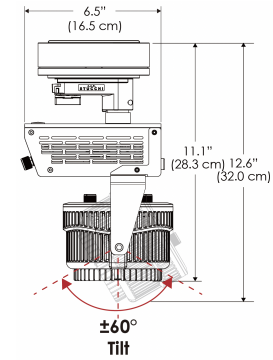

MECHANICAL FIGURES

W500B-TOX/TON

PS

PSX

W500B-CLP

Mounting Bracket Dimensions ALL-CLP

*All -CLP configuration models come with standard DC cables of 6 inches and AC cables of 10 ft.

W500B-TEX

Legacy product

W500B-TG

Legacy product

MECHANICAL FIGURES

W500B-MPT

PSX

US

PHOTOMETRIC DATA

AMZ

Distance		3' (~0.9 m)	5' (~1.5 m)	10' (~3.0 m)
@4000K	fc	711	363	72
	lux	7647	3898	765
@6500K	fc	712	363	72
	lux	7659	3904	766
Beam Diameter		Ø 2.6' (0.8m)	Ø 4.3' (1.3m)	Ø 8.7' (2.6m)

Beam Angle : 55°

TB

Distance		3' (~0.9 m)	5' (~1.5 m)	10' (~3.0 m)
@10000K	fc	443	159	42
	lux	4758	1711	450
@20000K	fc	105	41	20
	lux	1128	441	209
Beam Diameter		Ø 2.6' (0.8m)	Ø 4.3' (1.3m)	Ø 8.7' (2.6m)

Beam Angle : 55°